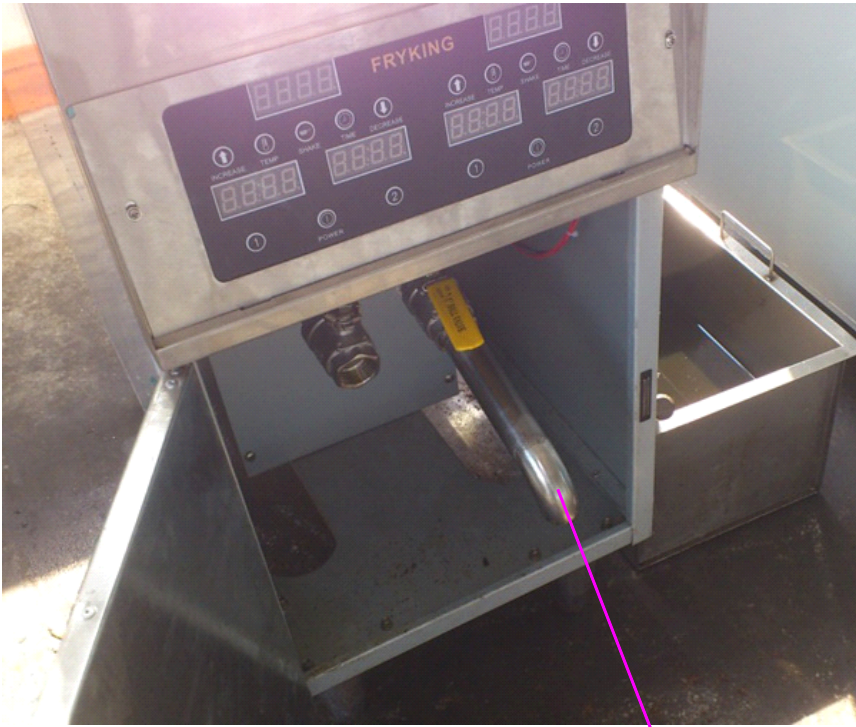

Filter paper

Overlap the filter paper on the metal filter board

Turn on the filter machine ,put the nozzle in the fryer tank,the clean oil will be pumped into the fryer